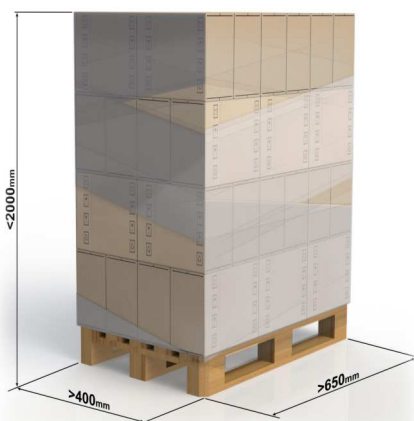

FM50

EasyWrap
BY FROMM

The cheap and labour-friendly alternative to film wrapping by hand.

With the FM50 EasyWrap®, hand wrapping of small series of pallets becomes a pleasant and work-friendly activity. It is no longer necessary to crawl or walk around a pallet with the film roll in your hand. This protects the arms and back of your employees.

Tightly wrapped pallets

The FM50 EasyWrap® results in; regular and tightly wrapped pallets, with a minimum film usage. You can wrap a range of types, sizes and weights of pallets in an instant.

Easy operation

With no electrical components or motor drive. The light design and the simple operation enables everyone to work with it perfectly.

Wrap and save money with thin or pre-stretched films

The FM50 EasyWrap® is equipped with an adjustable film brake with which, thin or even pre-stretched films can be processed. The film carriage is moved up and down via a mechanical transfer, as required. Due to the open construction, roll changes can be carried out quickly and with ease.

In short, the EasyWrap® offers many interesting benefits for a particularly attractive price.